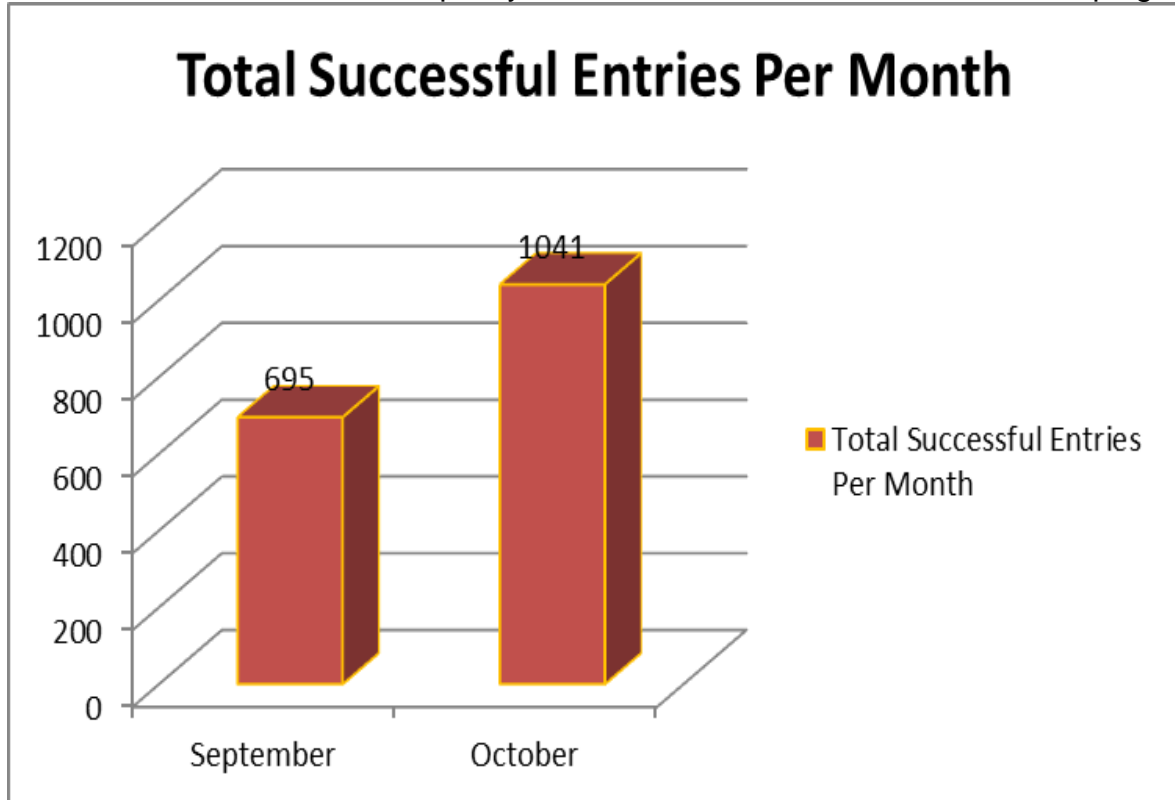

www.channelmobile.co.za

Campaign Results Summary

Total Successful entries: 1 736
Average Successful entries per month: 868
Average Successful entries per week: 202.53

Total Successful Entries Per Month

Table shows the total entries split by month for the Gordon's Gin USSD Campaign.

Total Successful Entries Per Week

Table shows the total entries split by week for the Gordon’s Gin USSD Campaign.

Successful Entry Distribution

The highest distribution of entries occurred between 17:00 and 18:00