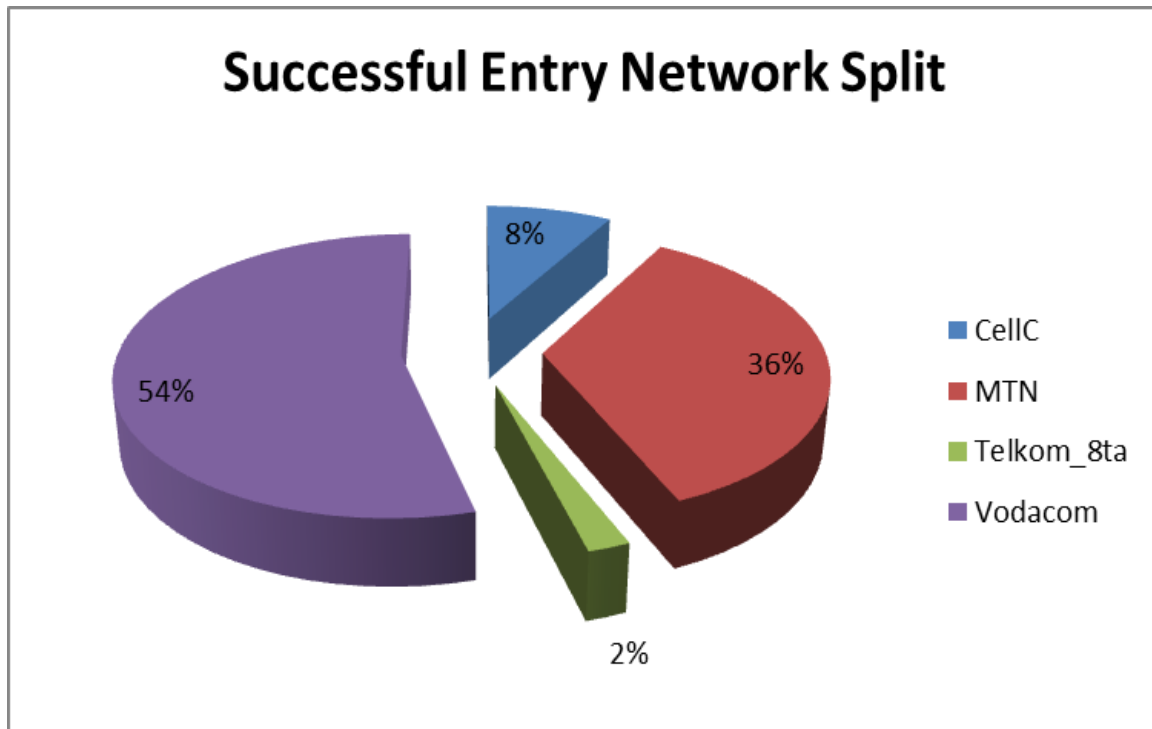

Successful Entry Network Split

The graph below illustrates the percentage split of mobile users across the South African Networks namely: MTN, Vodacom, CELL C and Telkom_8ta

2002/13364/07

087 351 5225 - LANDLINE | 0860 104 671 - HELPLINE | 021 487 1061 - FAX NUMBER
35 ON ROSE, OFFICE 3, ROSE STREET, BO KAAP, P.O. BOX 21561, KLOOF STREET, 8008
INFO@CHANNELMOBILE.CO.ZA

www.channelmobile.co.za