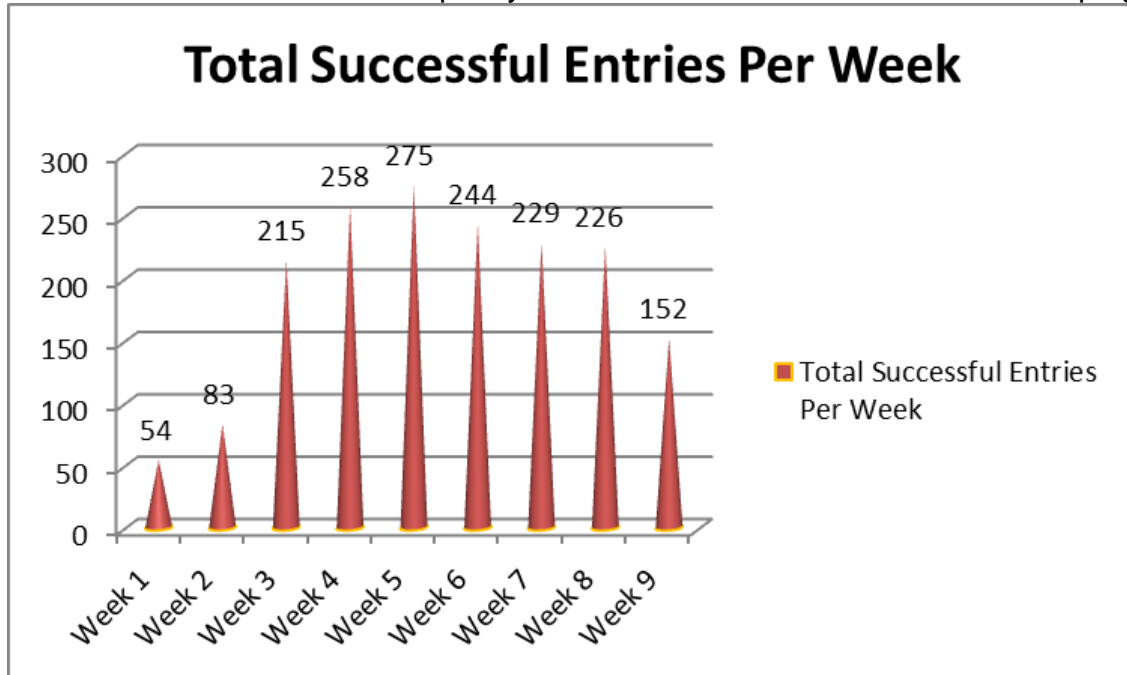

www.channelmobile.co.za

Campaign Results Summary

Total Successful entries: 1 736
Average Successful entries per month: 868
Average Successful entries per week: 202.53

Total Successful Entries Per Month

Table shows the total entries split by month for the Gordon's Gin USSD Campaign.

Total Successful Entries Per Week

Table shows the total entries split by week for the Gordon’s Gin USSD Campaign.

Successful Entry Distribution

The highest distribution of entries occurred between 17:00 and 18:00