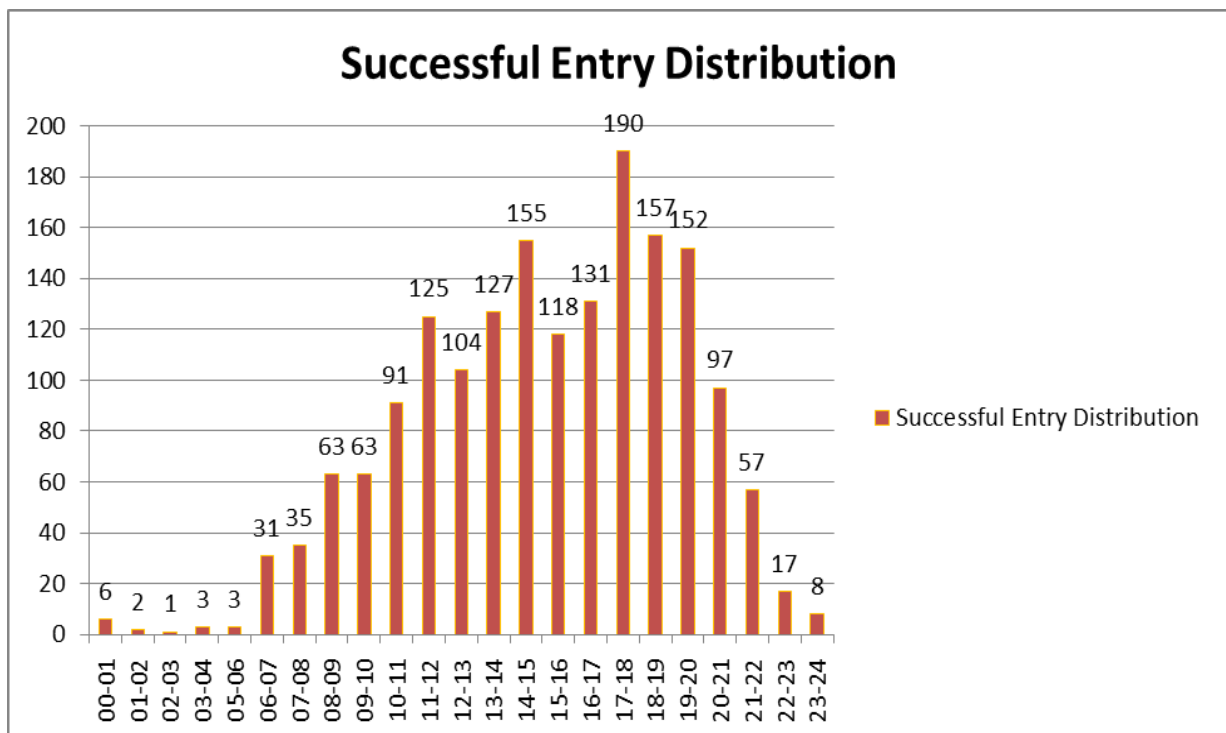

Total Successful Entries Per Week

Table shows the total entries split by week for the Gordon’s Gin USSD Campaign.

Successful Entry Distribution

The highest distribution of entries occurred between 17:00 and 18:00